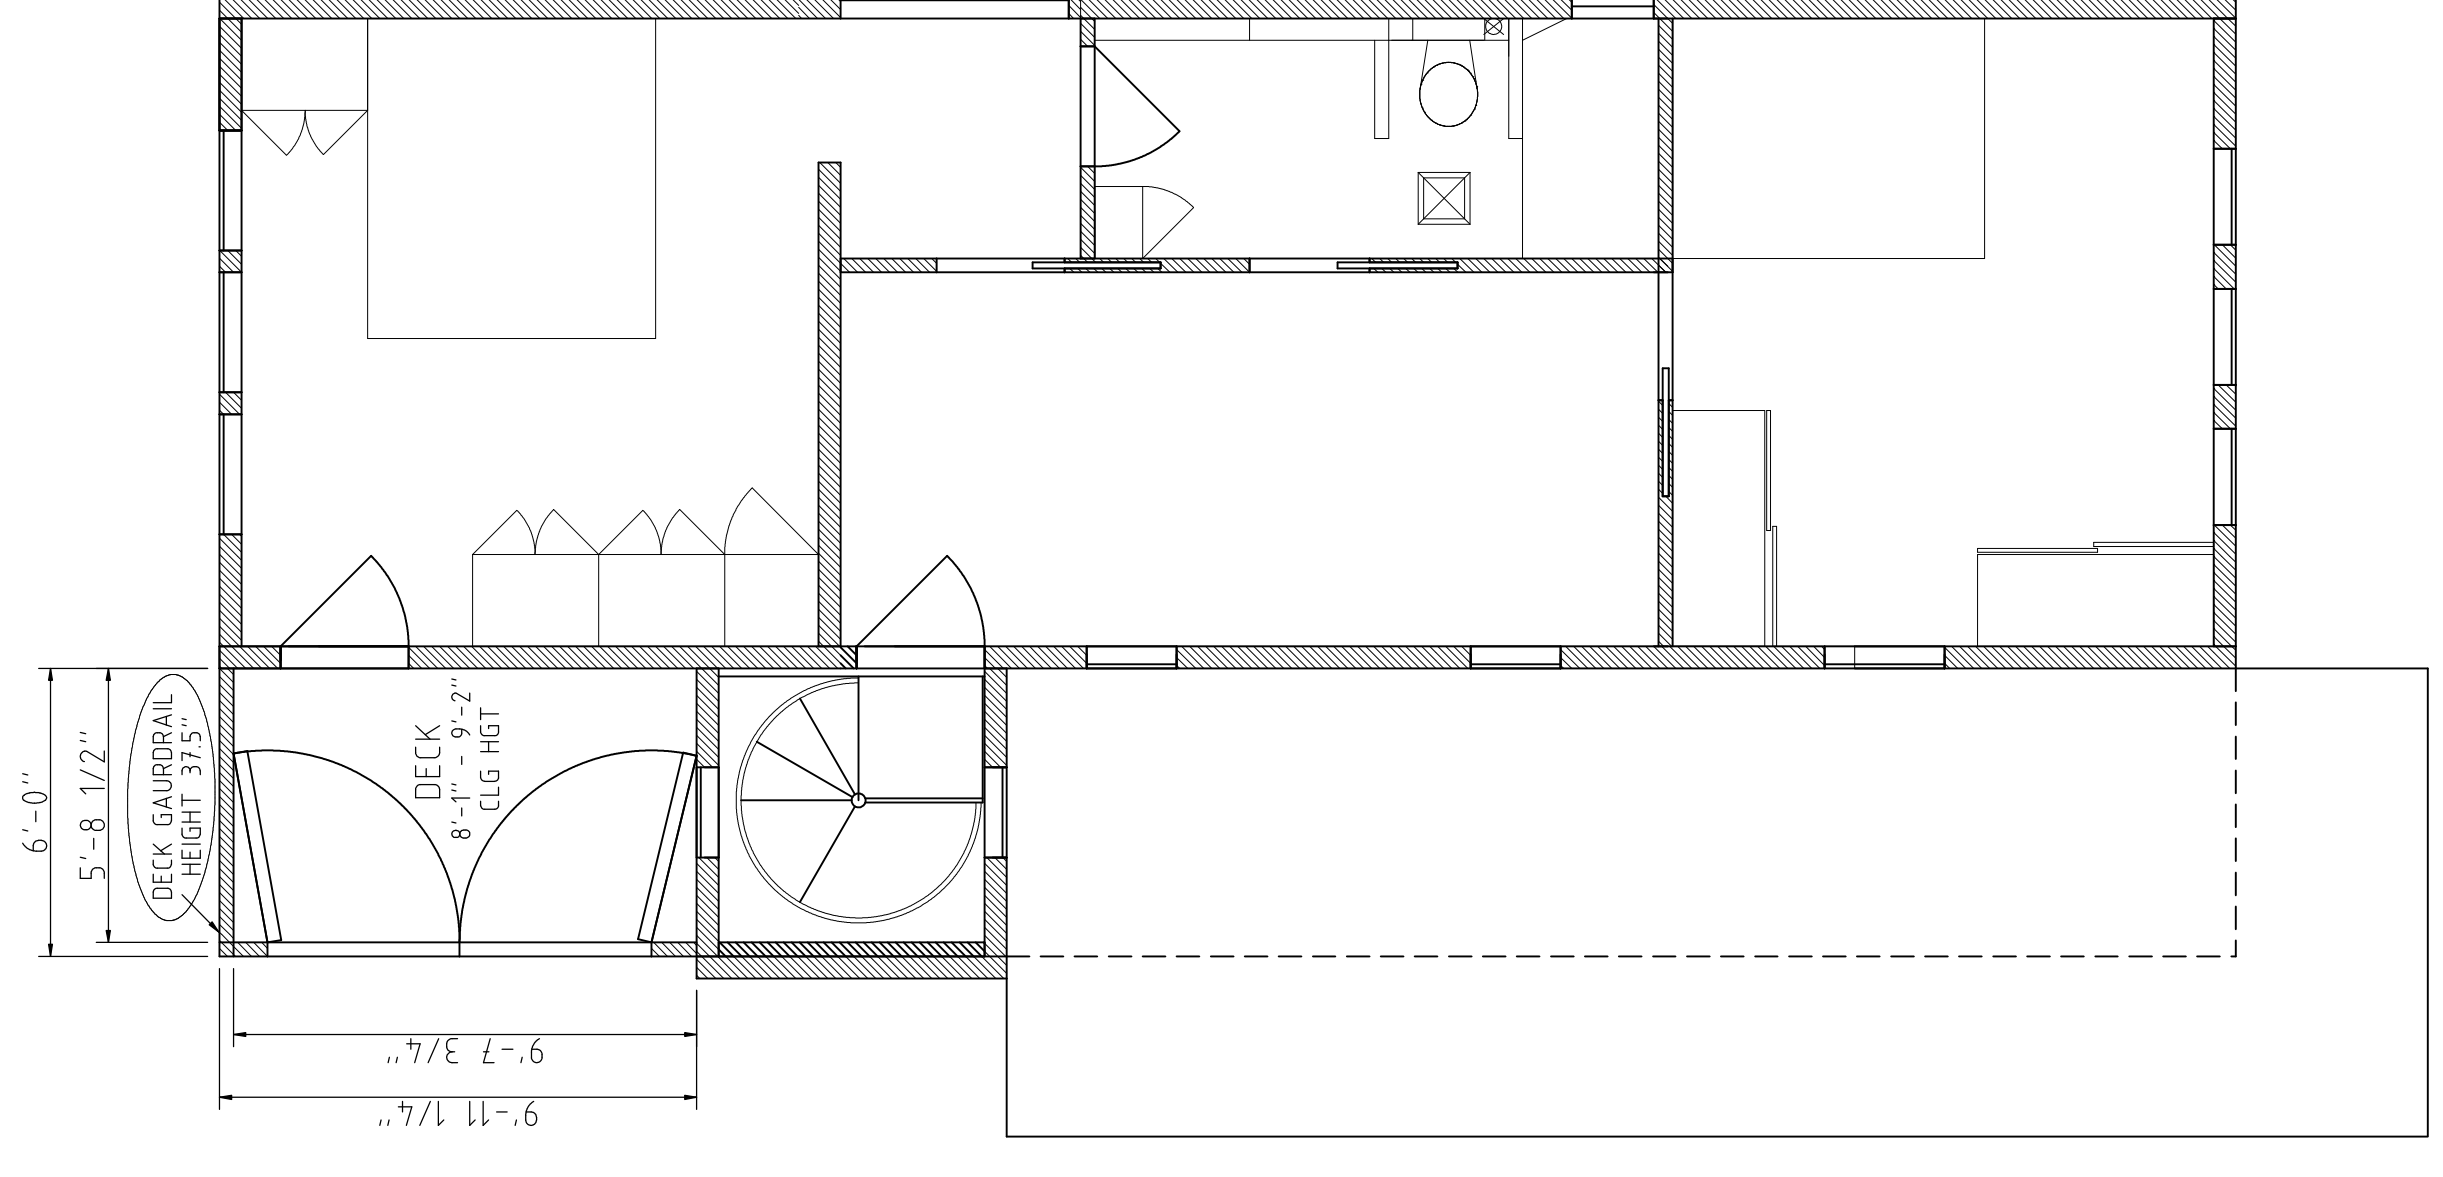

OWNER: ROBERT RICE / CAROLYN LEITH
 ADDRESS: 1054 NE 97TH ST, SEATTLE, WA 98115
 DESC: STIXRUDS HILLCREST VILLA TRS W 14FT OF 18 & E 1/2 OF 19
 PARCEL: 8024200330

PROJECT: 1054 HOUSE
 TITLE: DECK PLAN

SIZE: ARCH D
 DWG NO: A8.0
 DRAWN: RDR
 CHECKED:
 DATE: 04/19/2009
 SCALE: 1/4" = 1"

WEST ELEVATION