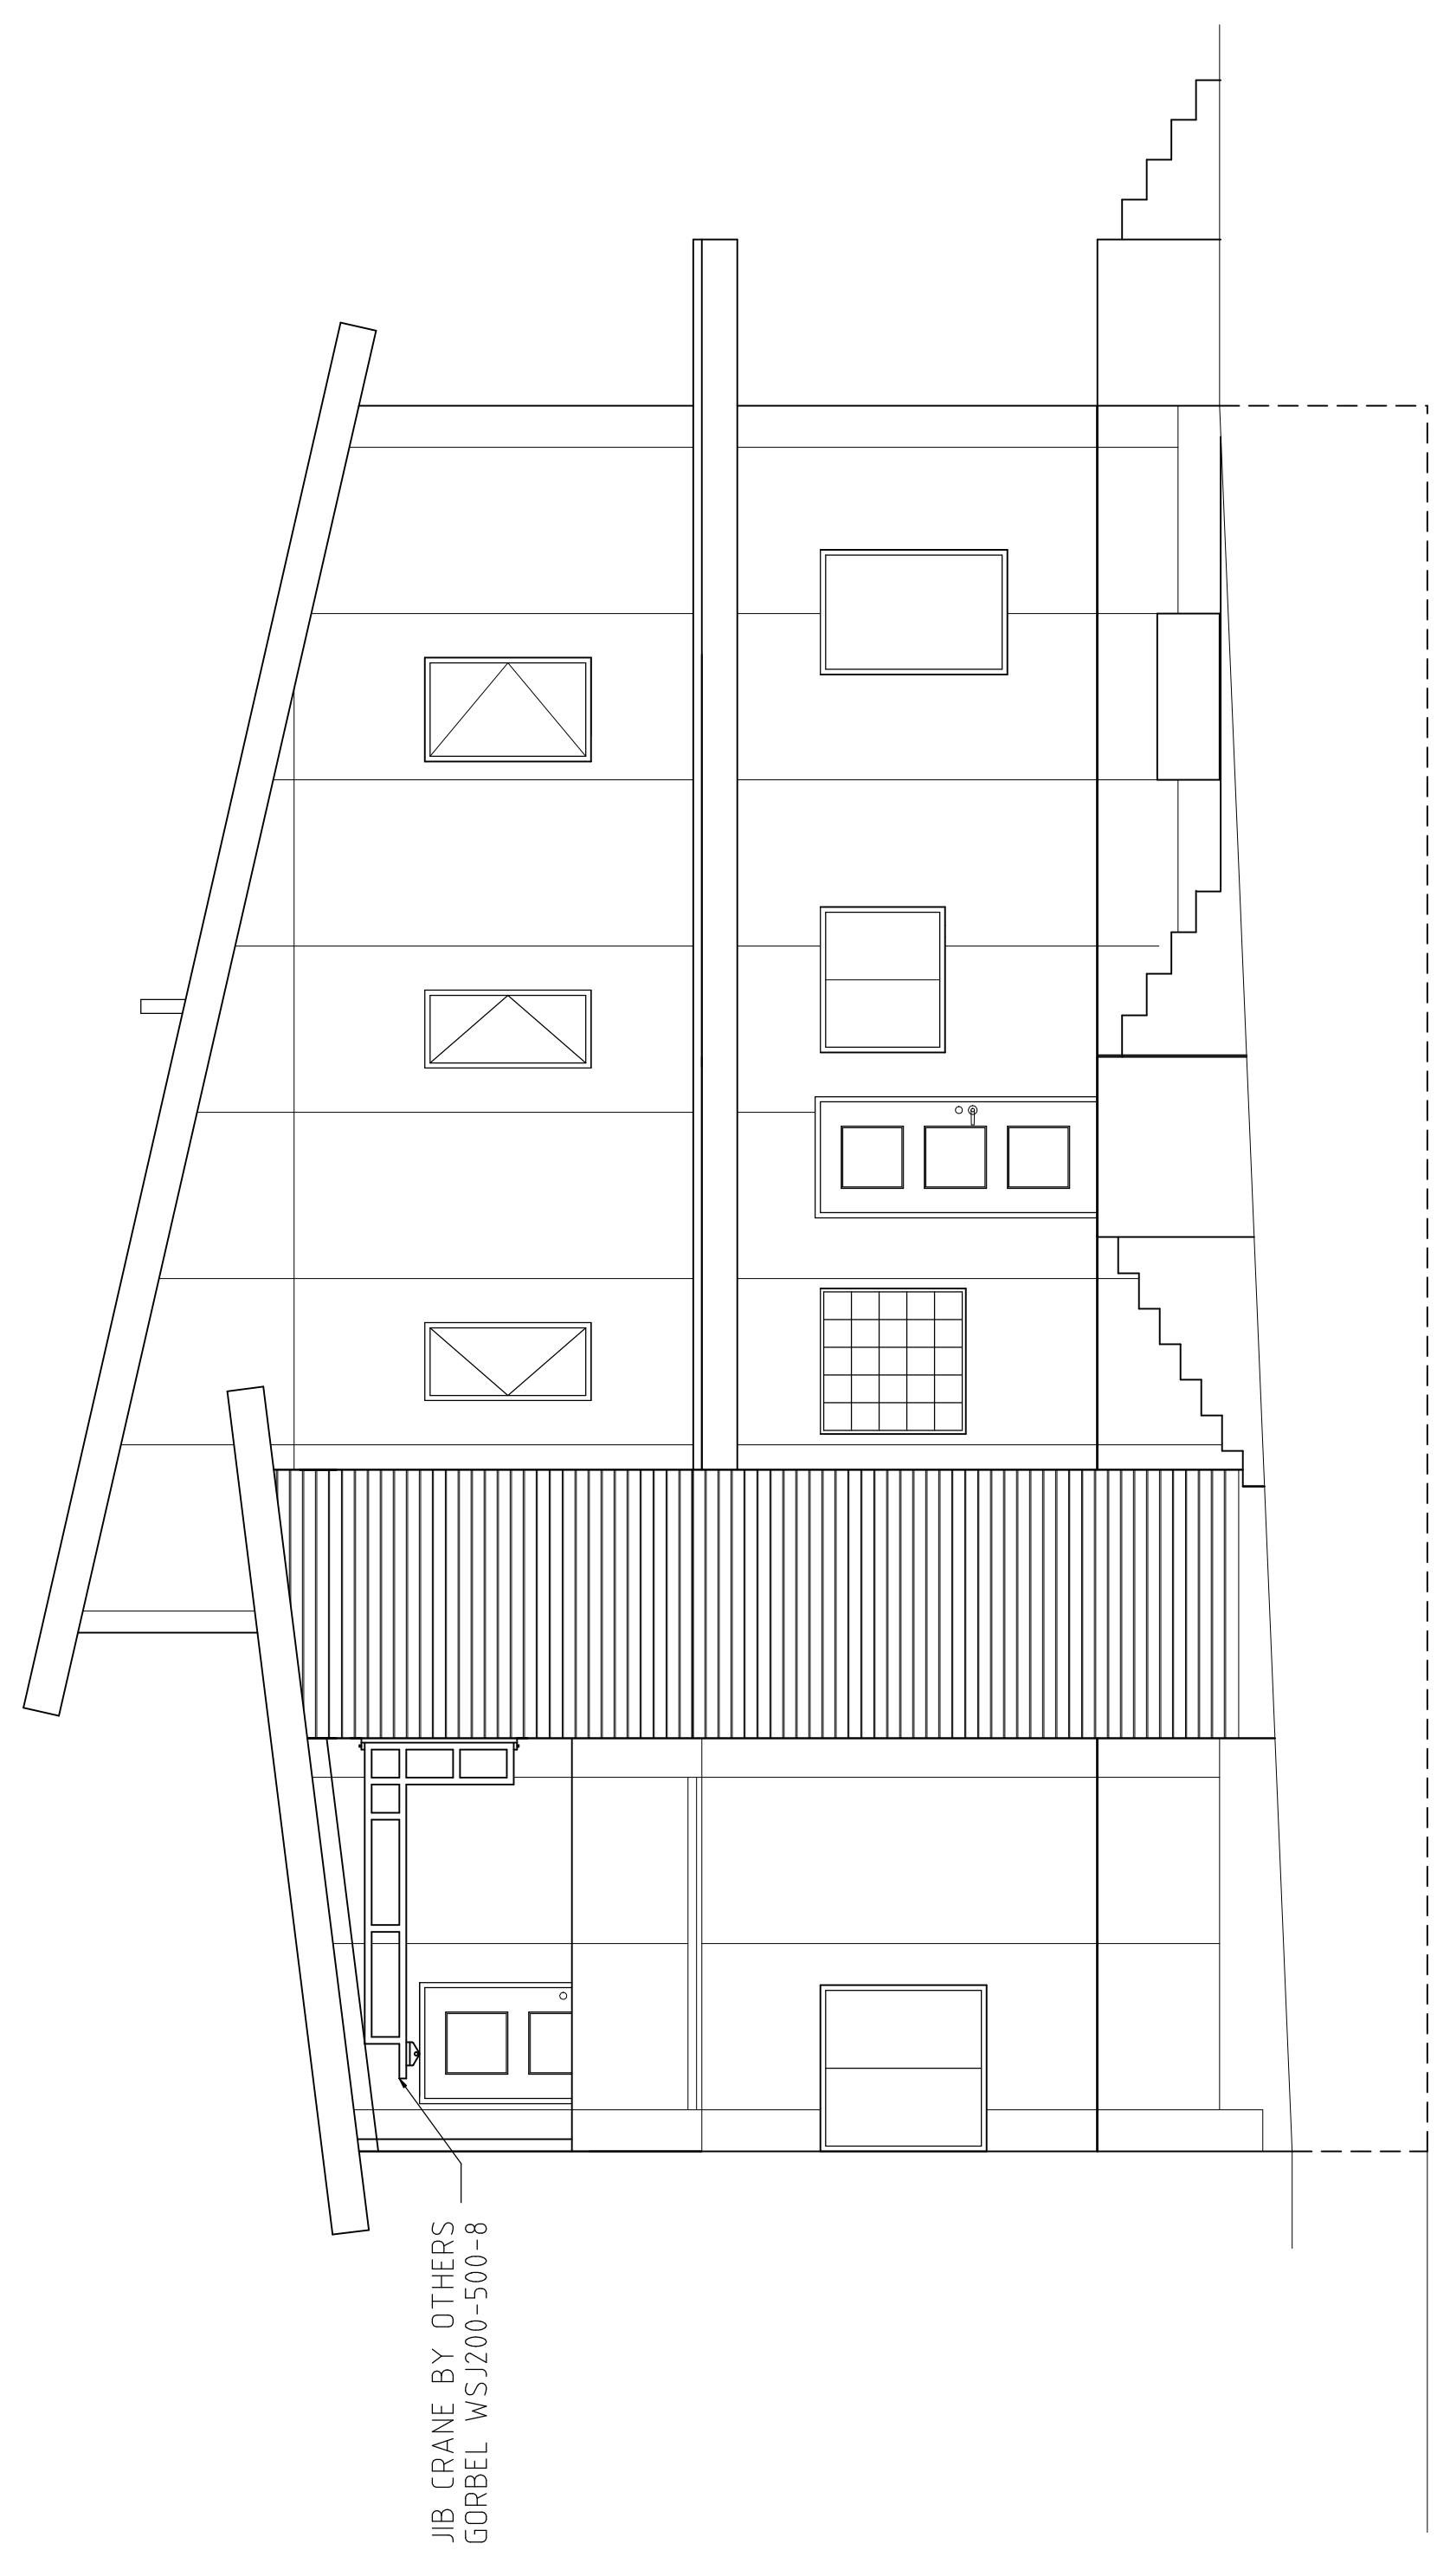

OWNER: ROBERT RICE / CAROLYN LEITH
 ADDRESS: 1054 NE 97TH ST, SEATTLE, WA 98115
 DESC: STIXRUDS HILLCREST VILLA TRS W 14FT OF 18 & E 1/2 OF 19
 PARCEL: 8024200330

PROJECT: 1054 HOUSE
 TITLE: DECK PLAN

SIZE: ARCH D
 DWG NO: A8.0
 DRAWN: RDR
 CHECKED:
 DATE: 04/19/2009
 SCALE: 1/4" = 1"

WEST ELEVATION